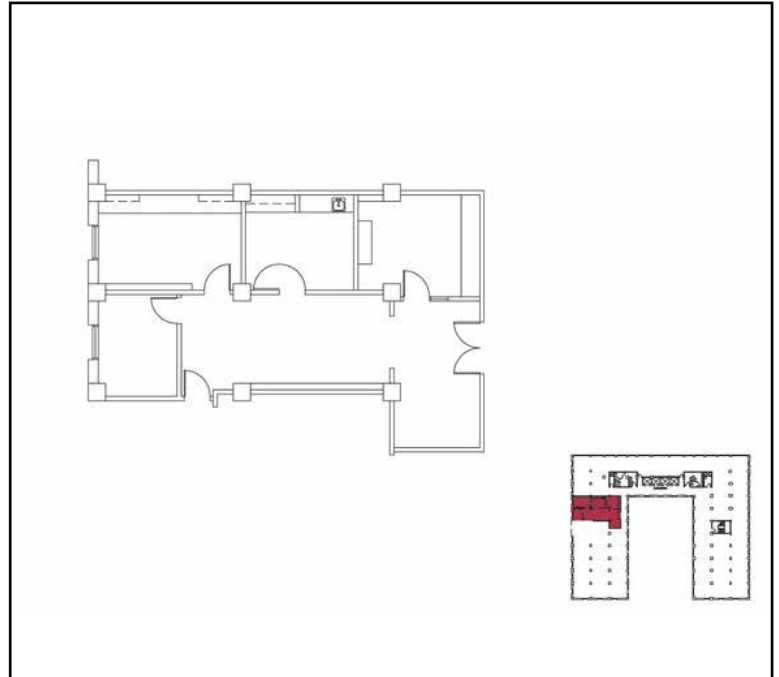

1121 L Street

Floor 4

Suite 400
±1,576 SF

Suite 402
±1,376 SF

Suite 403
±1,674 SF